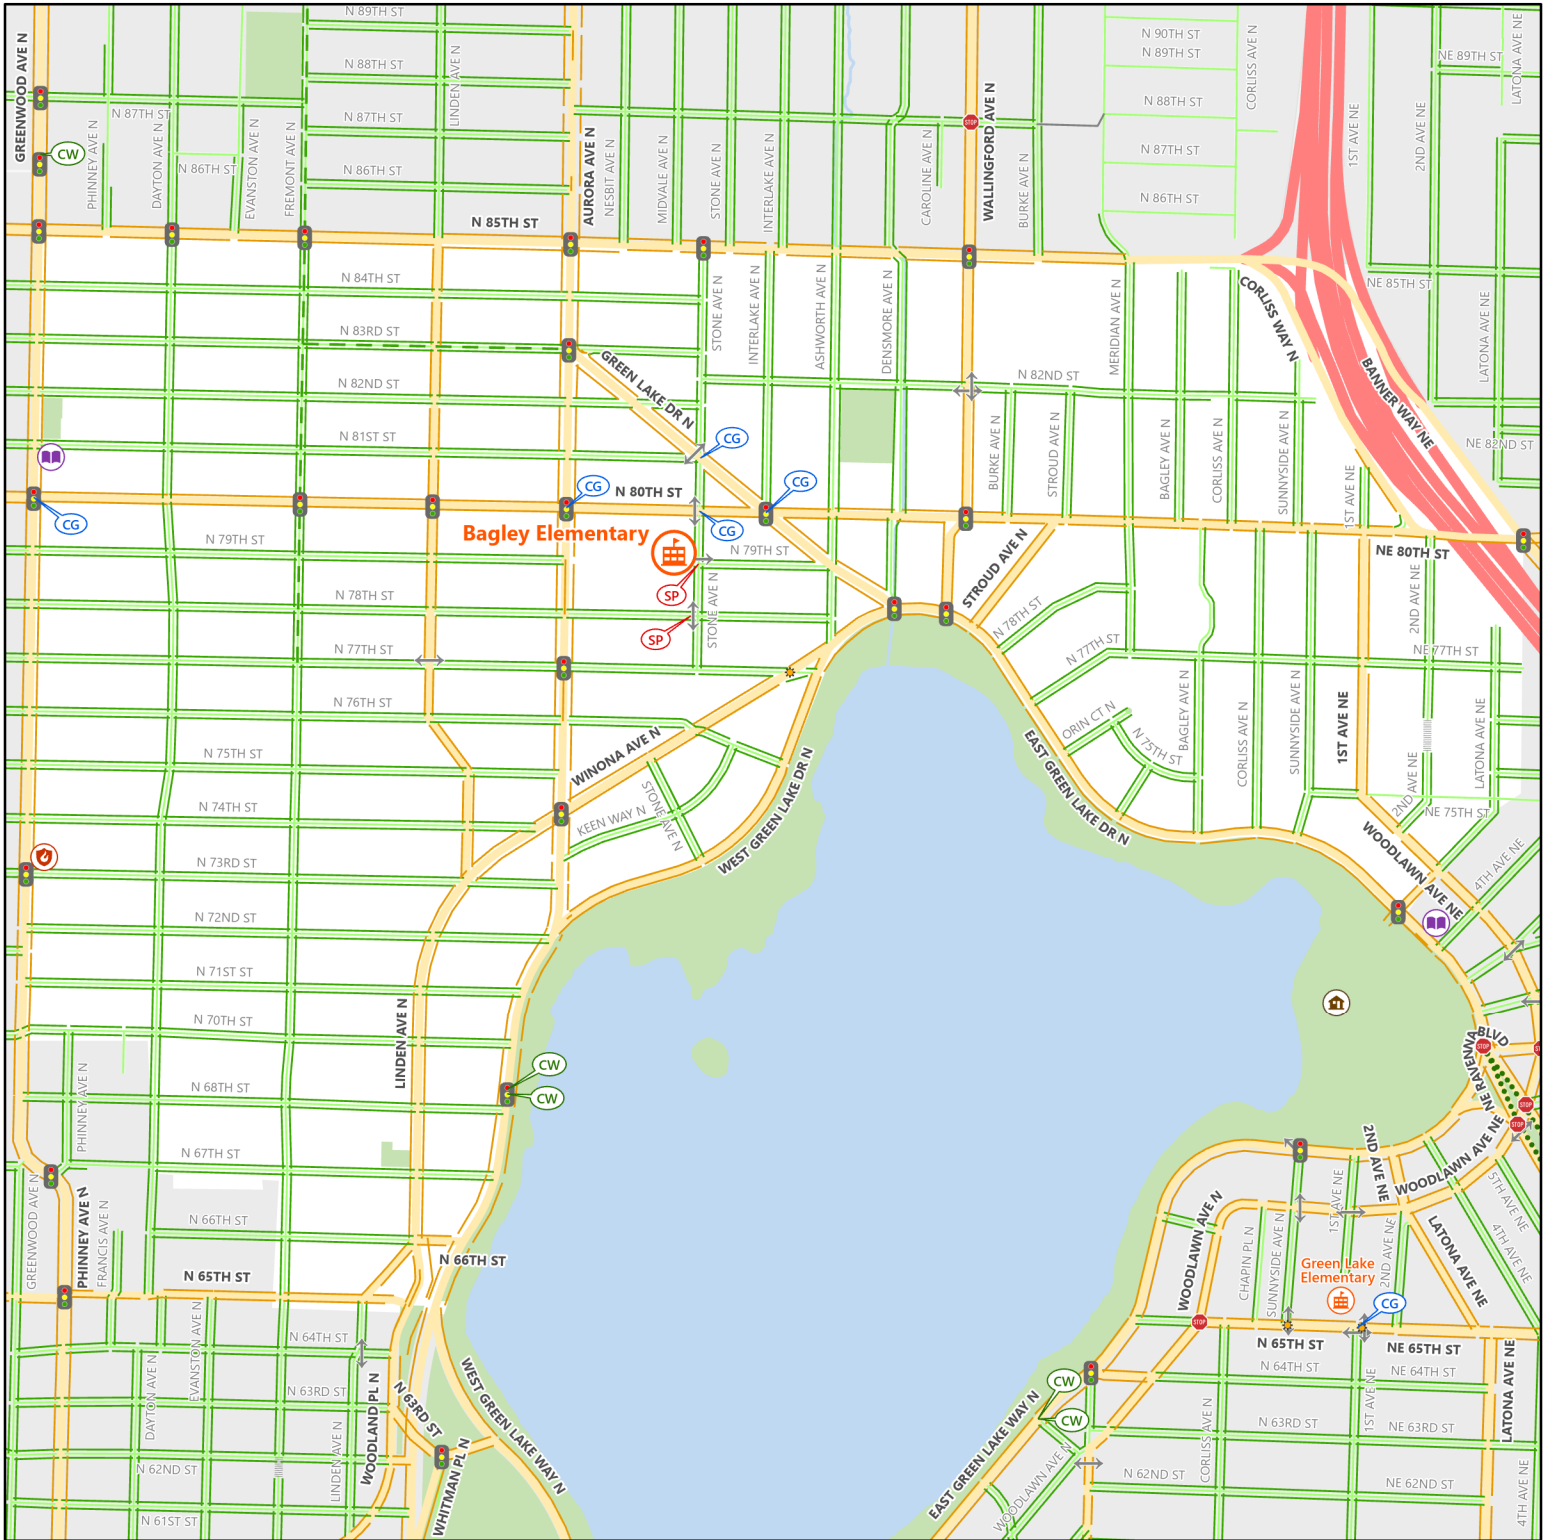

2023-24 Safe Routes to School

Bagley Elementary

Bagley Elementary

Green Lake Elementary

0 435 870 1,740 Feet